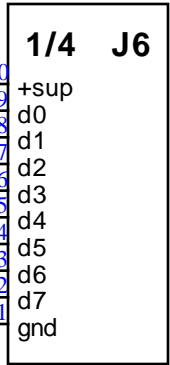

A

B

C

D

E

1

1

2

2

3

3

4

4

A

B

C

D

E

All diodes are 1N4148 or similar small signal diodes

Chameleon

View of connector is facing port on Video Chameleon

1/4 J6 to Video Chameleon
 page 1 of 1 :
 updated: 3/5/04
 205 South Flower Street • Burbank, CA 91502-2102
 818/840-9484 • 800/776-5972 • fax 818/840-9485